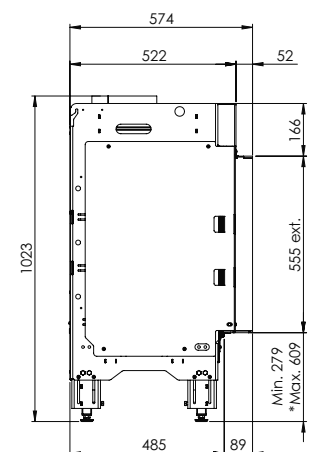

Flue material 130/200

* Incl. optional adjustable feet

Specifications

Exterior dimensions WxHxD in mm
943 x 1023 x 574

Fire display WxHxD in mm
800 x 500

System
Log Burner 2.0

Decoration
Log set

Back wall
Back wall smooth steel

Remote
ITC Remote

Power
8,1 kW

Operating system
Honeywell

Energy label
B

Options (at a surcharge)

Symbio Module
Non-reflective glass
Black glass back wall
Inset depth 30 mm
Inset depth 100 mm
Adjustable feet
Wall bracket