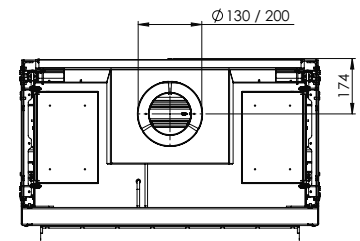

More information
about the MatriX?
Scan the QR code.

In other words: a modern gas fire in a classic “camp-fire” design to offer a solution for every imaginable situation.

MatriX | 800/500 I

DECORATION

Symbio module

Flue material 130/200

* Incl. optional adjustable feet

Specifications

Exterior dimensions WxHxD in mm
943 x 1023 x 574

Fire display WxHxD in mm
800 x 500

System
Log Burner 2.0

Decoration
Log set

Back wall
Back wall smooth steel