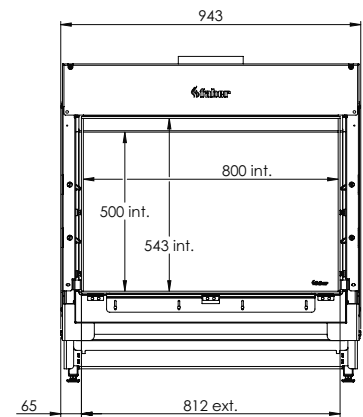

Flue material 130/200

* Incl. optional adjustable feet

Specifications

Exterior dimensions WxHxD in mm
943 x 1023 x 574

Fire display WxHxD in mm
800 x 500

System
Log Burner 2.0

Decoration
Log set

Back wall
Back wall smooth steel

Remote
ITC Remote

Power
8,1 kW

Operating system
Honeywell

Energy label
B

Options (at a surcharge)

Symbio Module
Non-reflective glass
Black glass back wall
Inset depth 30 mm
Inset depth 100 mm
Adjustable feet
Wall bracket